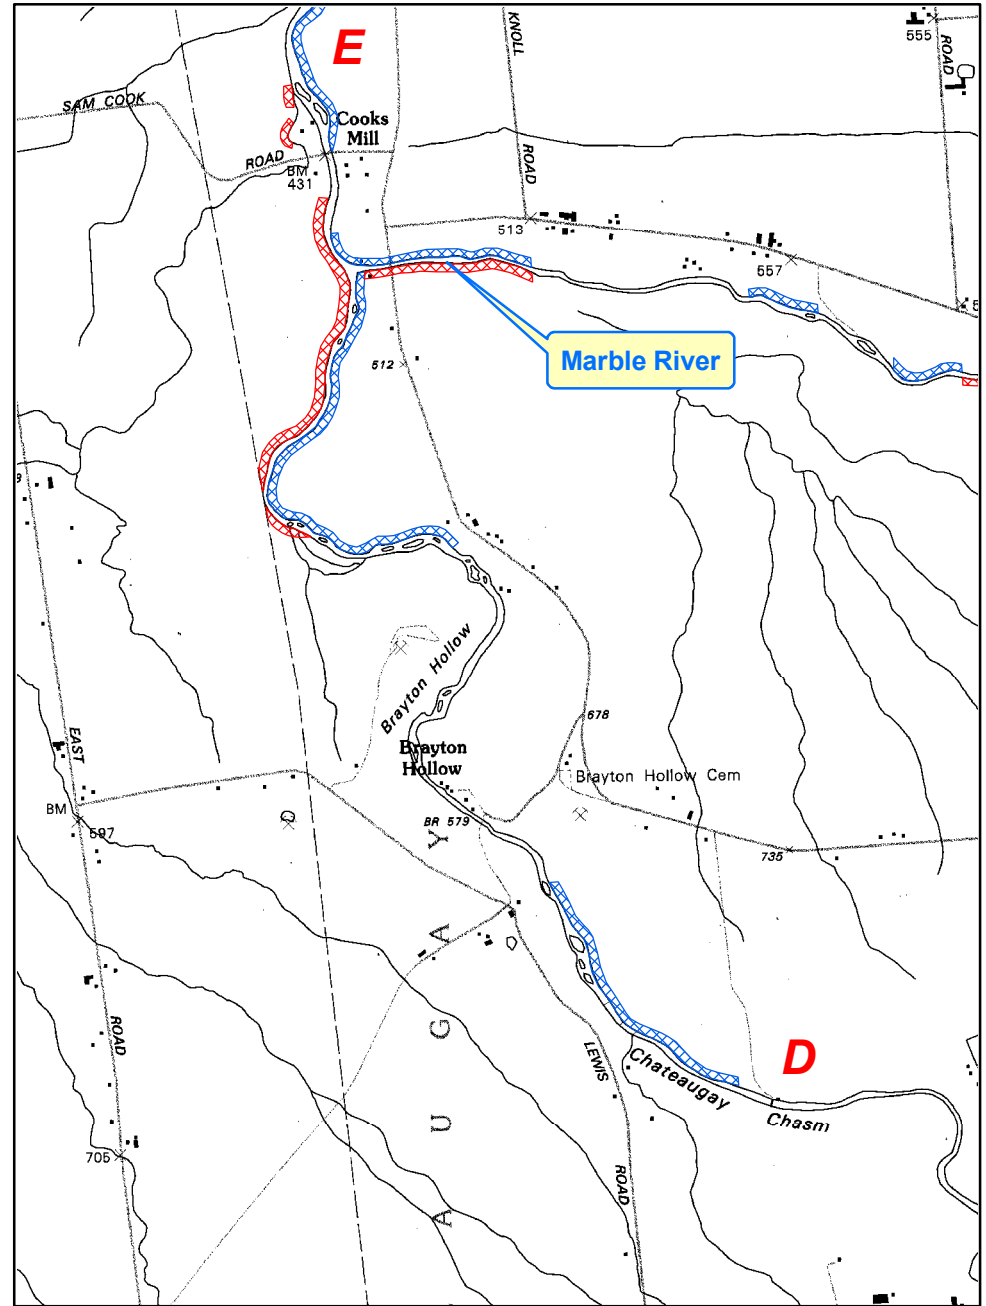

These generalized location maps are intended to aid anglers in finding PFR segments and are not survey quality. Width of displayed PFR may be wider than reality to make it more visible on the maps. Please look for this PFR sign to ensure that you are in the right location and have legal access to the stream bank.

PFR Locations
 Left Bank
 Right Bank

Chateaugay River Town of Chateaugay

PFR Locations

-  Left Bank
-  Right Bank

Chateaugay River Canadian Border

PFR Locations
Left Bank
Right Bank

Marble River Sandy Knoll Road to County Line

PFR Locations

-  Left Bank
-  Right Bank