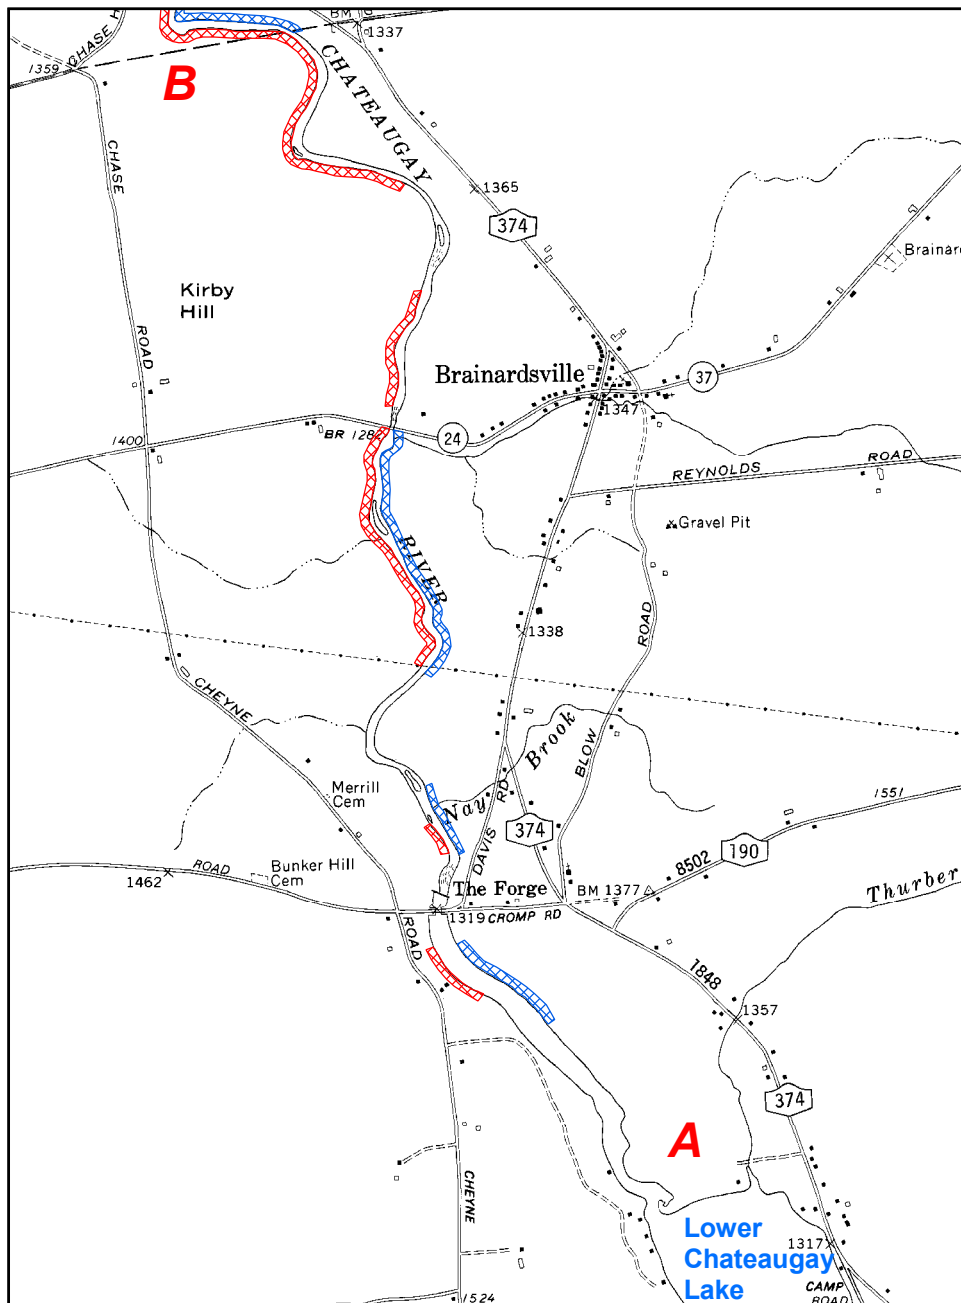

New York State Department of

ENVIRONMENTAL CONSERVATION

www.dec.ny.gov

Public Fishing Rights Maps

Chateaugay and Marble Rivers

- Section I - Lower Chateaugay Lake
- Section II - Town of Chateaugay
- Section III - Canadian border
- Section IV - Marble River

These generalized location maps are intended to aid anglers in finding PFR segments and are not survey quality. Width of displayed PFR may be wider than reality to make it more visible on the maps. Please look for this PFR sign to ensure that you are in the right location and have legal access to the stream bank.

PFR Locations
 Left Bank
 Right Bank

Chateaugay River Town of Chateaugay

PFR Locations

-  Left Bank
-  Right Bank

Chateaugay River Canadian Border

PFR Locations
Left Bank
Right Bank

Marble River Sandy Knoll Road to County Line