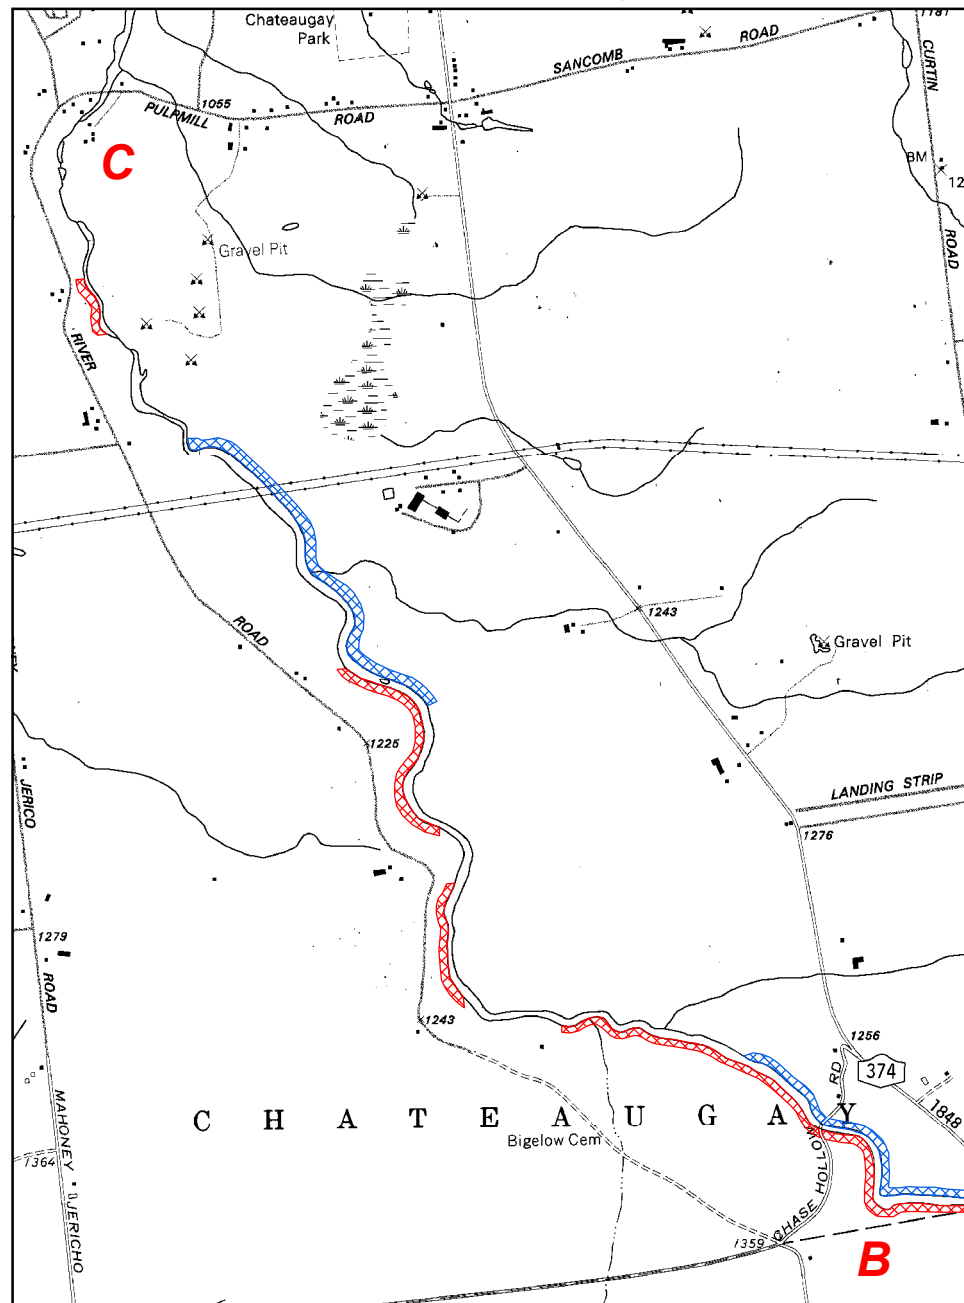

New York State Department of

ENVIRONMENTAL CONSERVATION

www.dec.ny.gov

Public Fishing Rights Maps

Chateaugay and Marble Rivers

- Section I - Lower Chateaugay Lake
- Section II - Town of Chateaugay
- Section III - Canadian border
- Section IV - Marble River

These generalized location maps are intended to aid anglers in finding PFR segments and are not survey quality. Width of displayed PFR may be wider than reality to make it more visible on the maps. Please look for this PFR sign to ensure that you are in the right location and have legal access to the stream bank.

PFR Locations
 Left Bank
 Right Bank

Chateaugay River Town of Chateaugay

PFR Locations

-  Left Bank
-  Right Bank

Chateaugay River Canadian Border

PFR Locations
Left Bank
Right Bank

Marble River Sandy Knoll Road to County Line