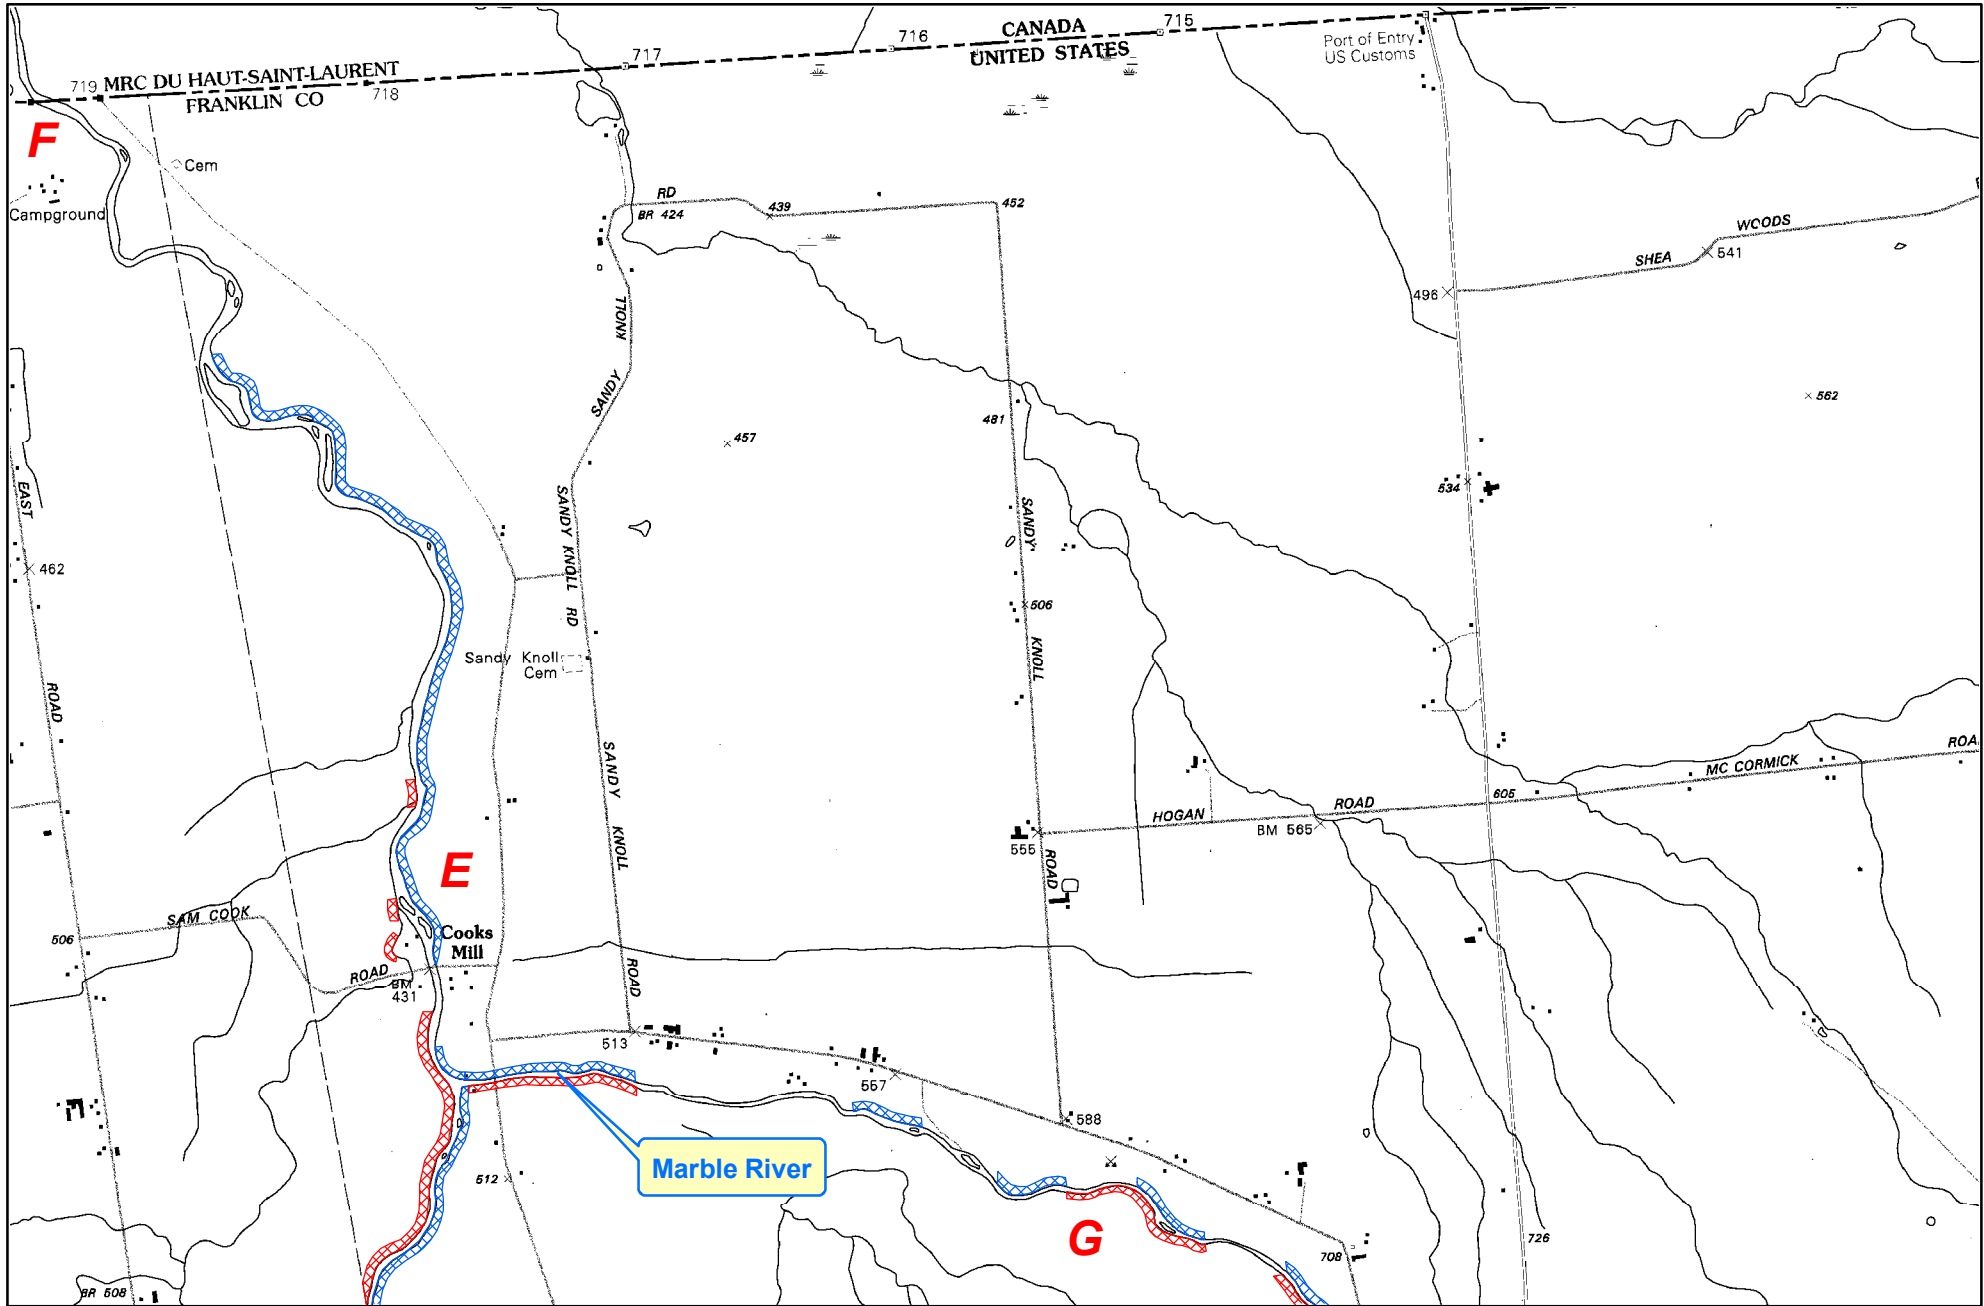

These generalized location maps are intended to aid anglers in finding PFR segments and are not survey quality. Width of displayed PFR may be wider than reality to make it more visible on the maps. Please look for this PFR sign to ensure that you are in the right location and have legal access to the stream bank.

PFR Locations
 Left Bank
 Right Bank

Chateaugay River Town of Chateaugay

PFR Locations

-  Left Bank
-  Right Bank

Chateaugay River Canadian Border

PFR Locations
Left Bank
Right Bank

Marble River Sandy Knoll Road to County Line

PFR Locations

-  Left Bank
-  Right Bank