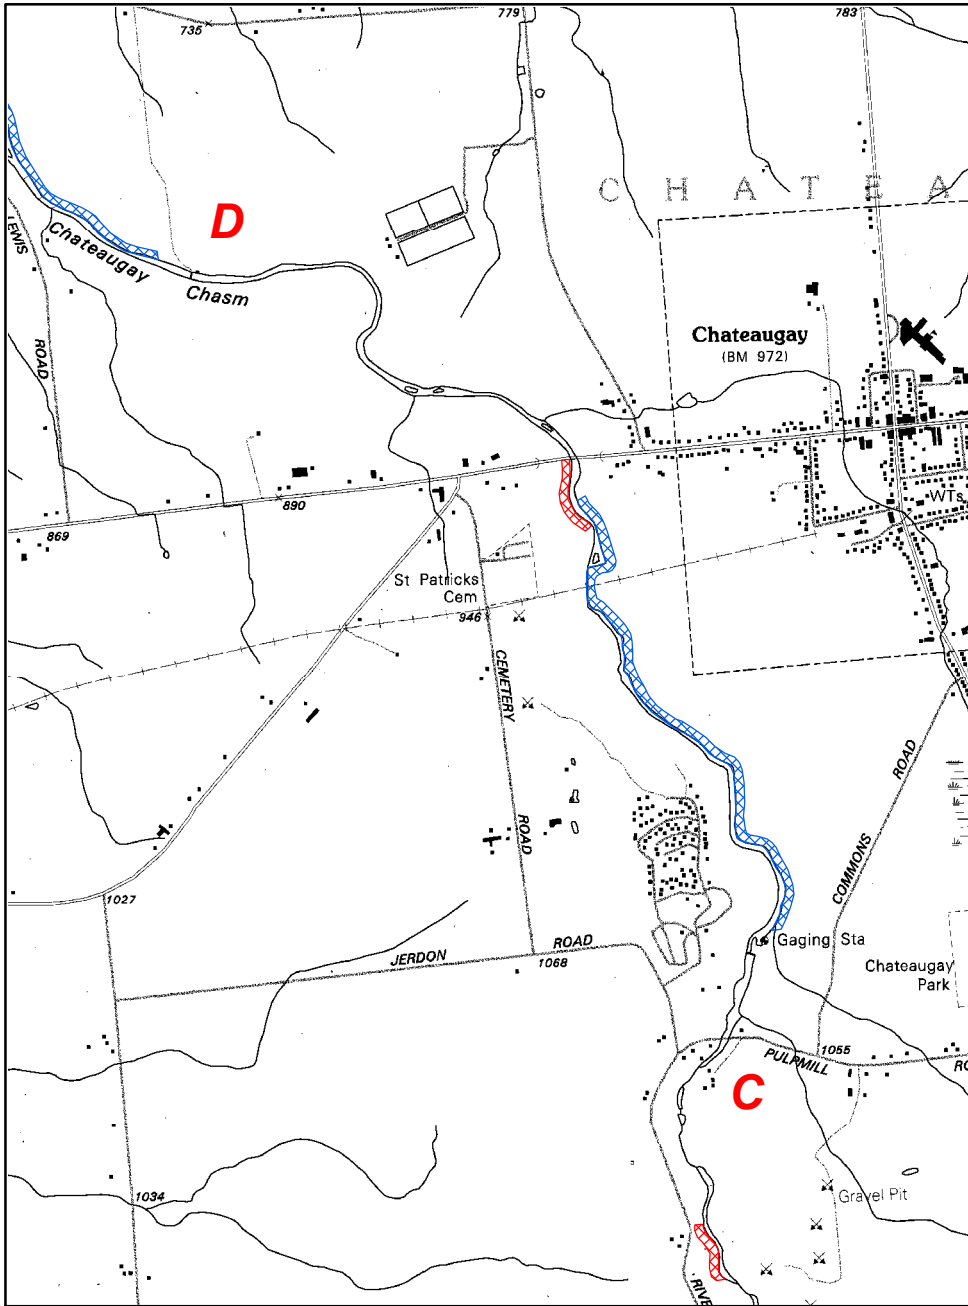

These generalized location maps are intended to aid anglers in finding PFR segments and are not survey quality. Width of displayed PFR may be wider than reality to make it more visible on the maps. Please look for this PFR sign to ensure that you are in the right location and have legal access to the stream bank.

PFR Locations
 Left Bank
 Right Bank

Chateaugay River Town of Chateaugay

PFR Locations

-  Left Bank
-  Right Bank

Chateaugay River Canadian Border

PFR Locations
Left Bank
Right Bank

Marble River Sandy Knoll Road to County Line