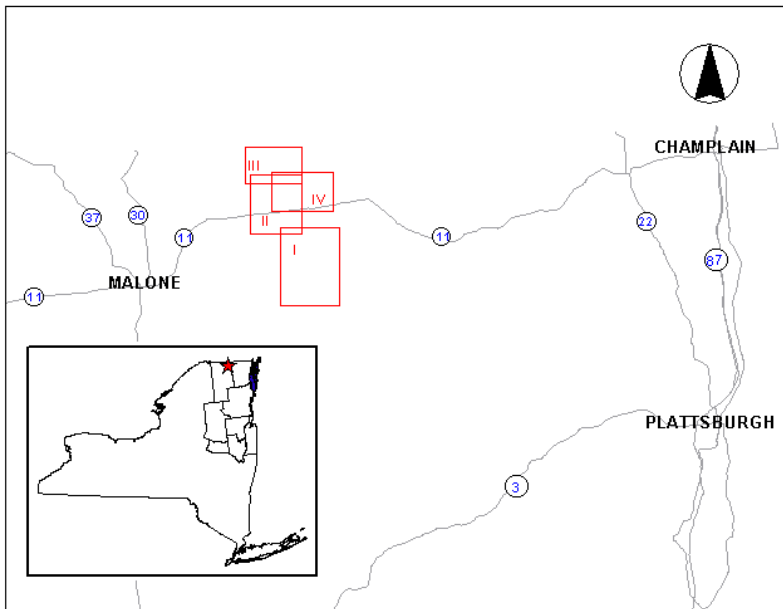

New York State Department of

ENVIRONMENTAL CONSERVATION

www.dec.ny.gov

Public Fishing Rights Maps

Chateaugay and Marble Rivers

- Section I - Lower Chateaugay Lake
- Section II - Town of Chateaugay
- Section III - Canadian border
- Section IV - Marble River

These generalized location maps are intended to aid anglers in finding PFR segments and are not survey quality. Width of displayed PFR may be wider than reality to make it more visible on the maps. Please look for this PFR sign to ensure that you are in the right location and have legal access to the stream bank.

PFR Locations
 Left Bank
 Right Bank

Chateaugay River Town of Chateaugay

PFR Locations

-  Left Bank
-  Right Bank

Chateaugay River Canadian Border

PFR Locations
Left Bank
Right Bank

Marble River Sandy Knoll Road to County Line

PFR Locations

-  Left Bank
-  Right Bank