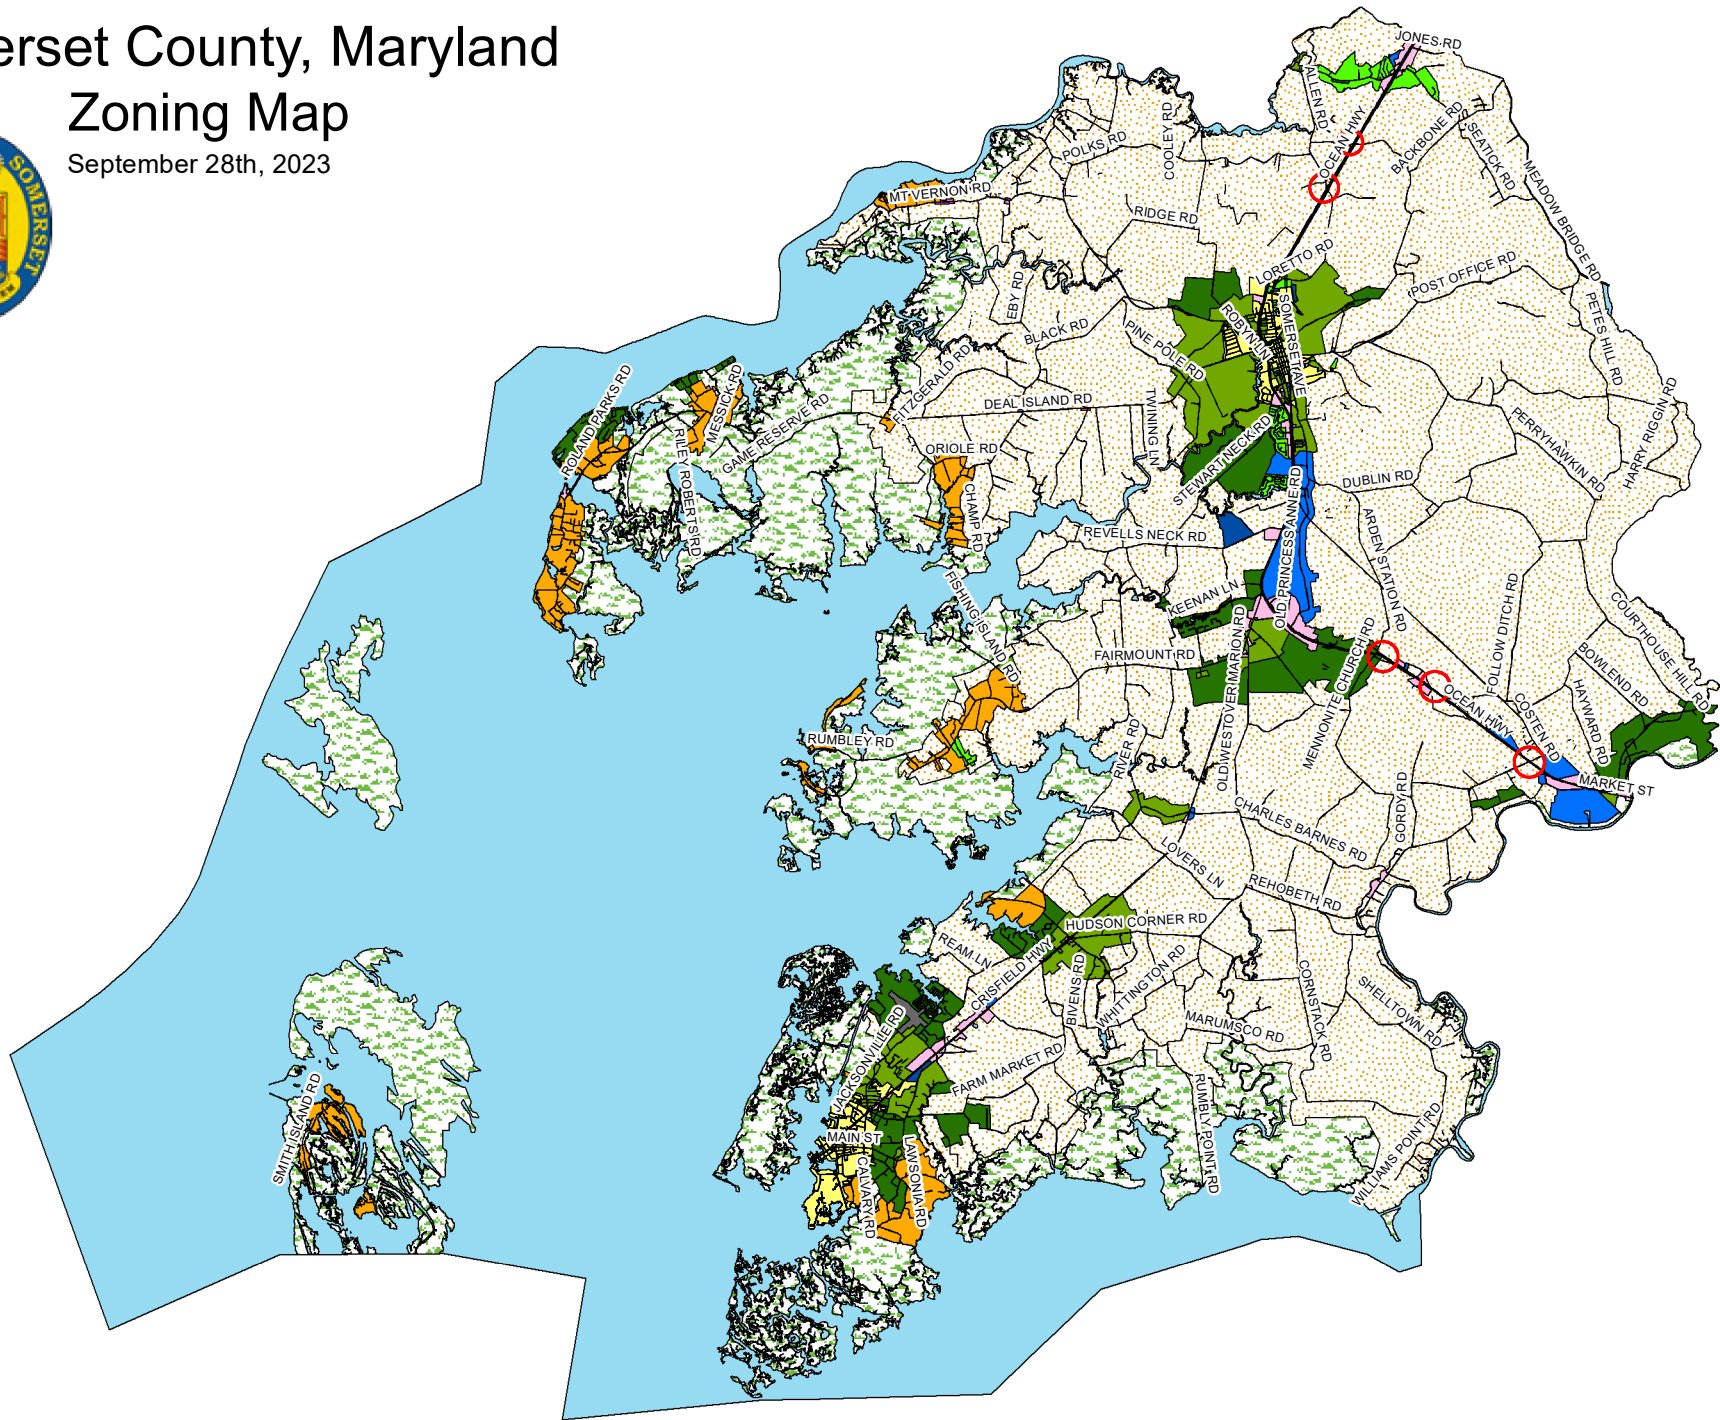

Somerset County, Maryland

Zoning Map

September 28th, 2023

Zoning Districts

- | | | | |
|-------------------------------|---------------------------------------|-------------------------------|-------------------------|
| Municipal Boundary | CO - Conservation | R3 - High Density Residential | I2 - General Industrial |
| OC - Overlay Commercial | MRC - Maritime Residential Commercial | C1 - Mixed Use Village | Airport |
| AR - Agricultural Residential | R1 - Low Density Residential | C2 - General Commercial | |
| | R2 - Medium Density Residential | I1 - Light Industrial | |