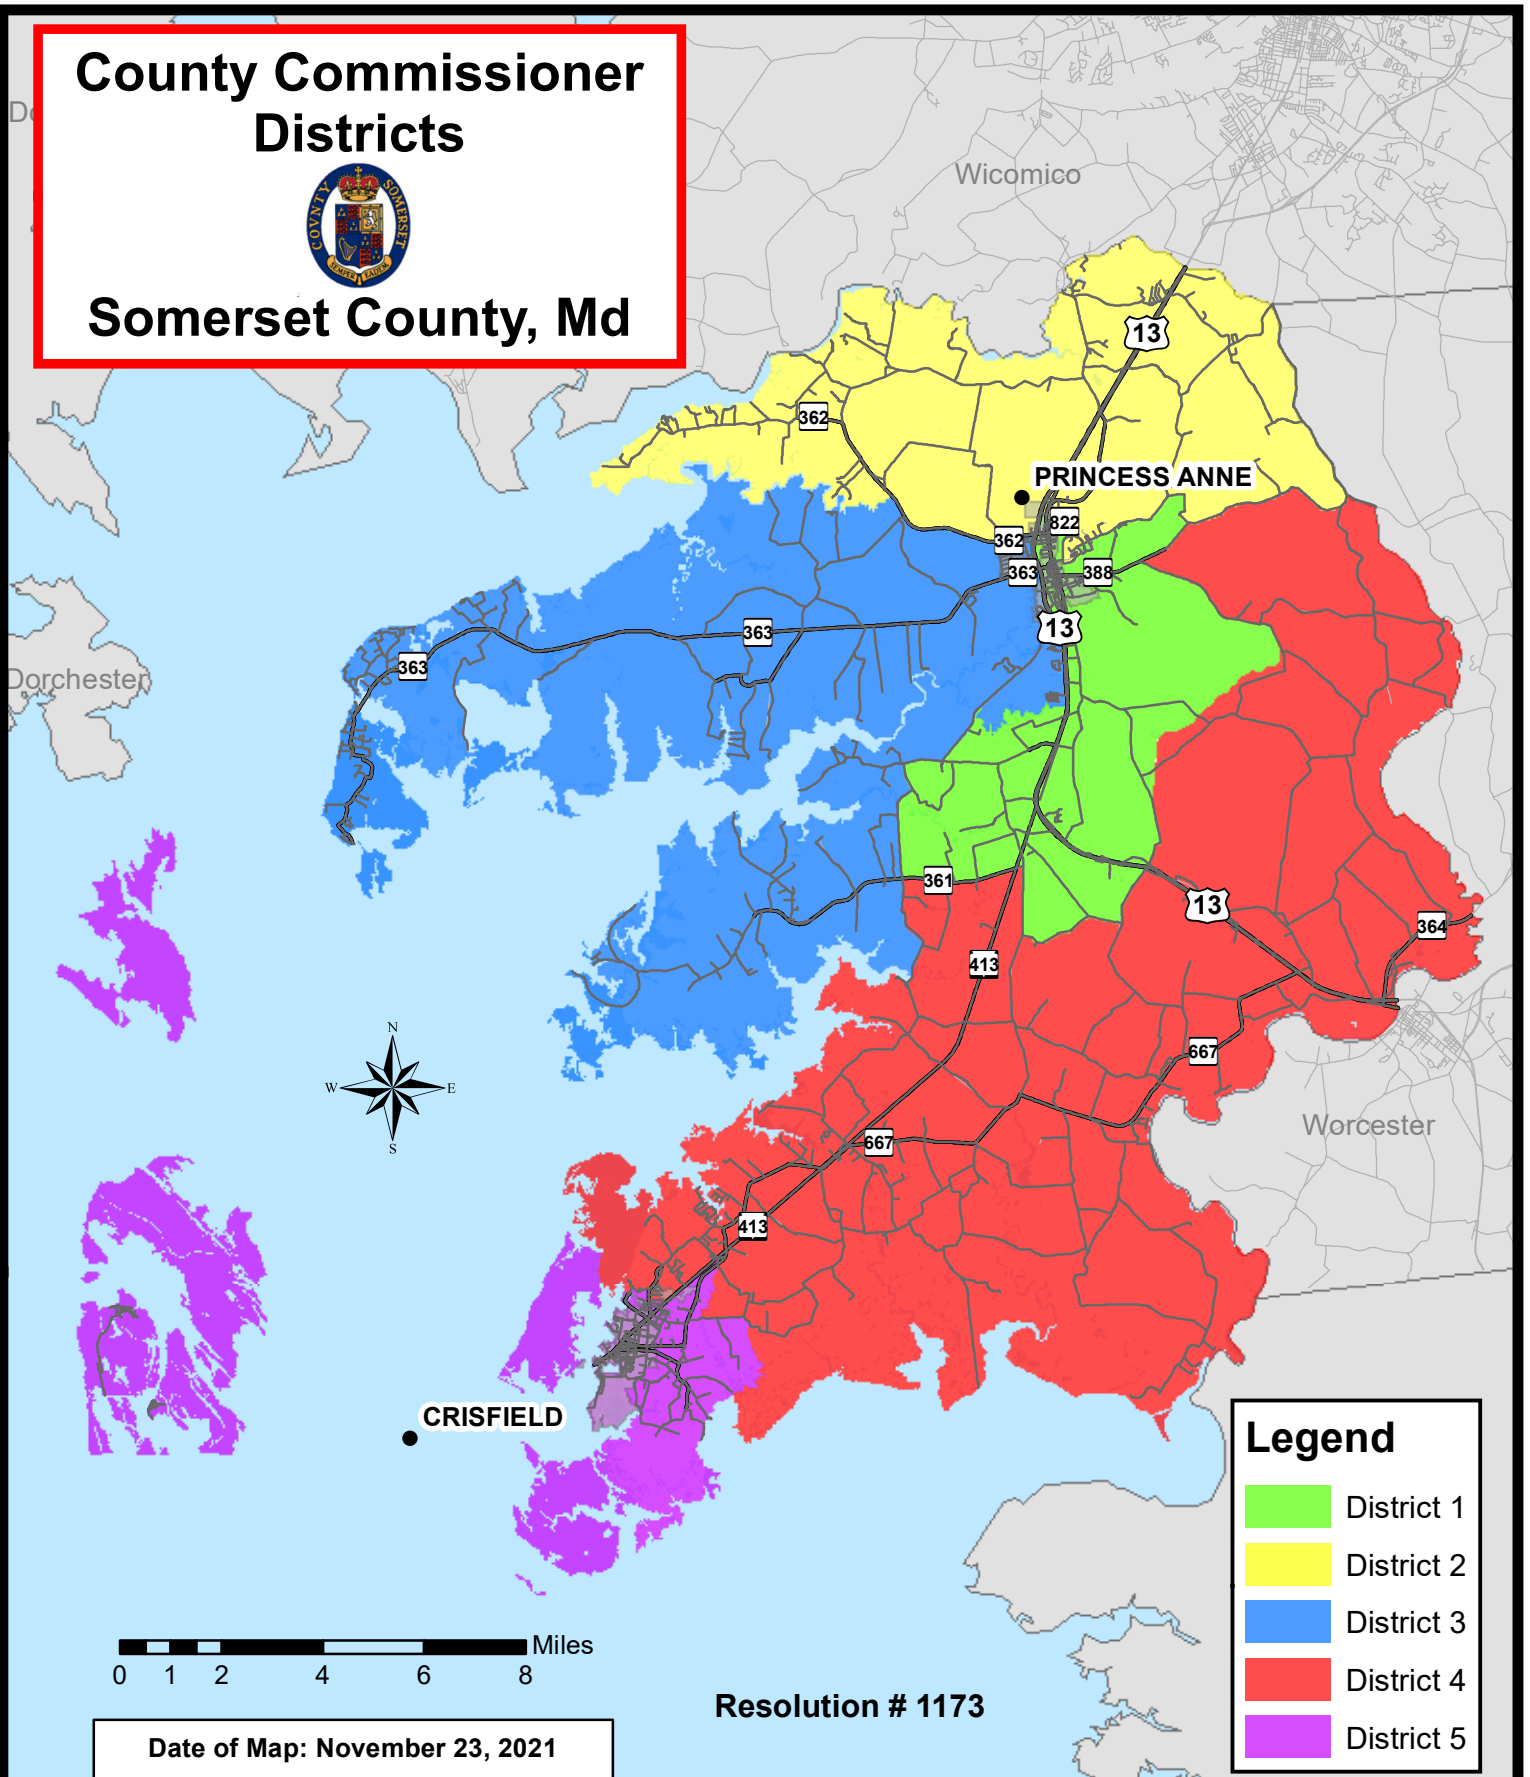

County Commissioner Districts

Somerset County, Md

Legend

- District 1
- District 2
- District 3
- District 4
- District 5

Resolution # 1173

Date of Map: November 23, 2021