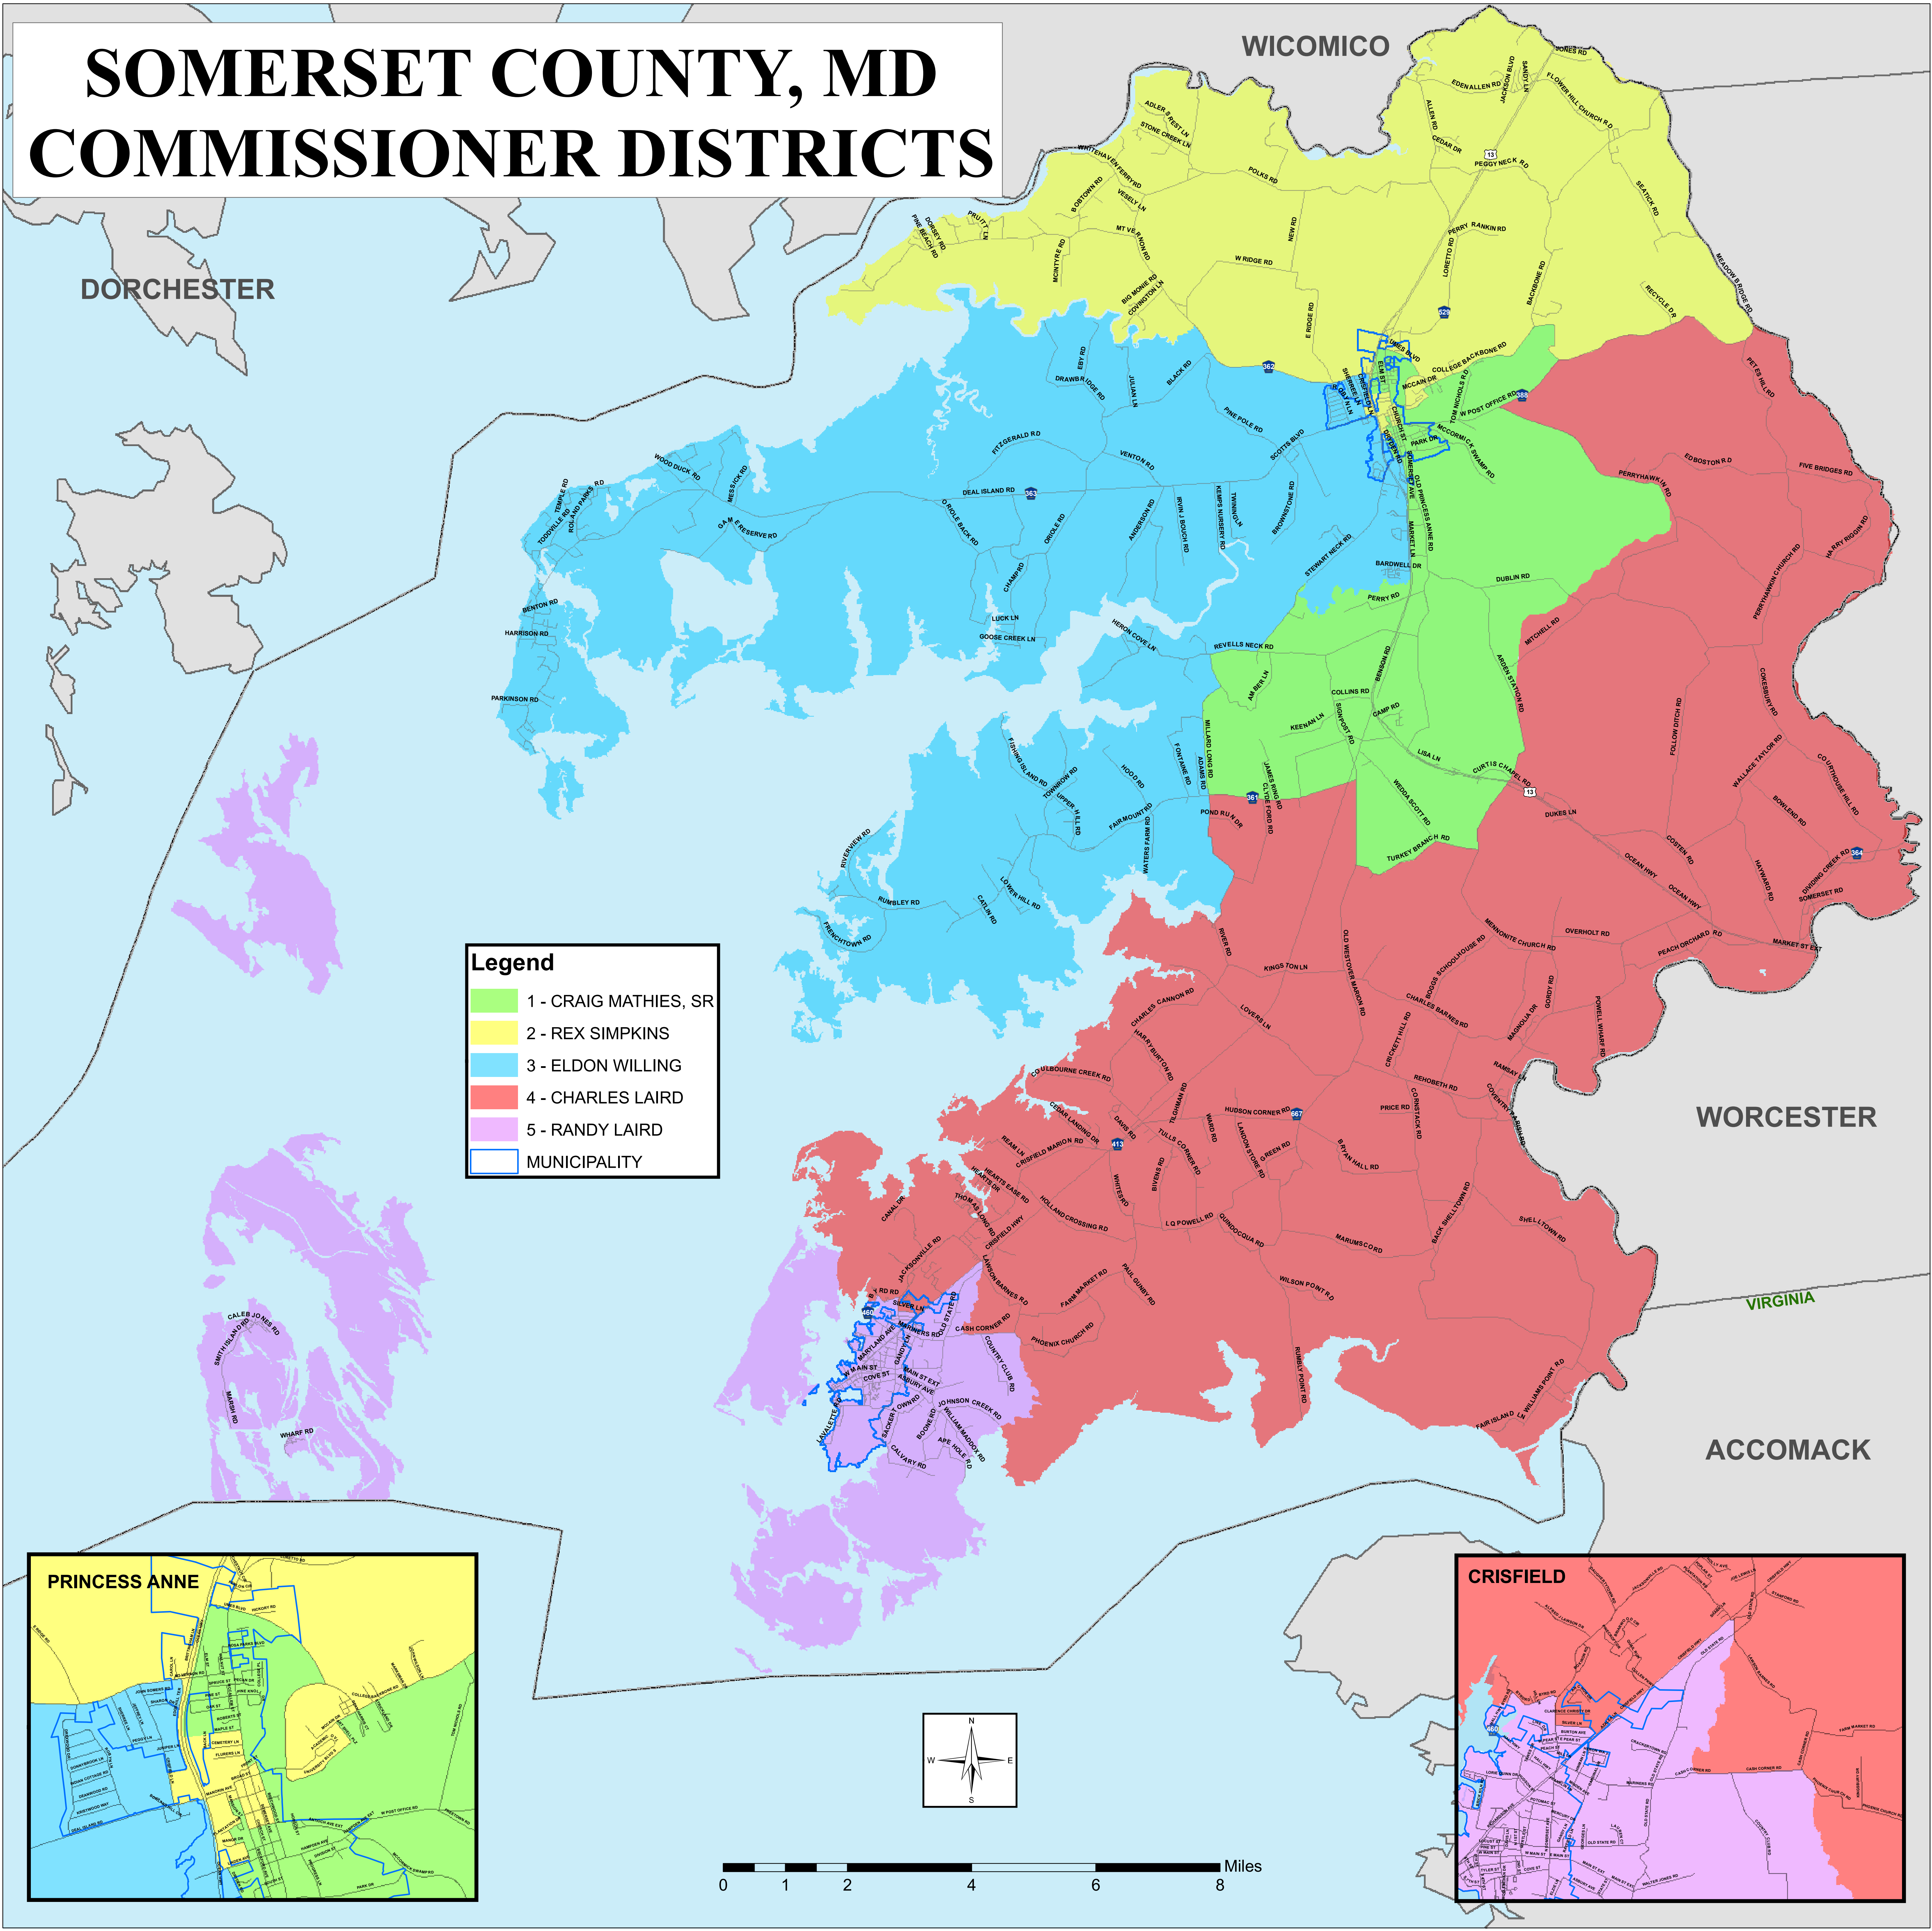

SOMERSET COUNTY, MD COMMISSIONER DISTRICTS

Legend

- 1 - CRAIG MATHIES, SR
- 2 - REX SIMPKINS
- 3 - ELDON WILLING
- 4 - CHARLES LAIRD
- 5 - RANDY LAIRD
- MUNICIPALITY